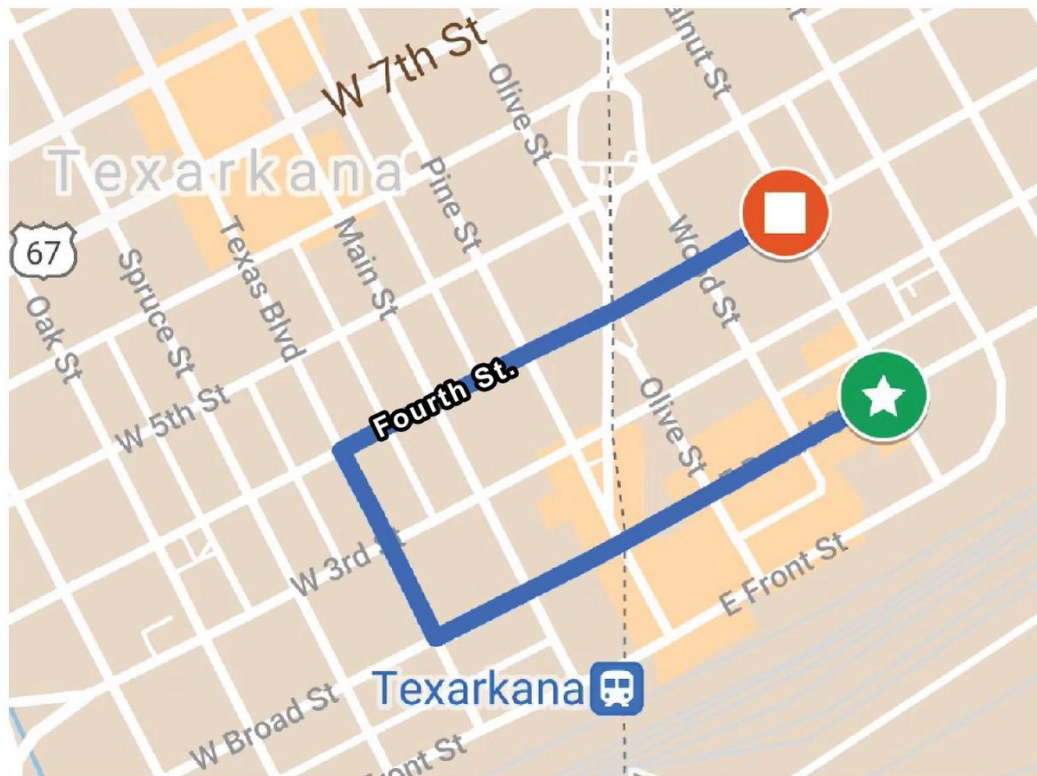

## Christmas Parade Route

This year's parade will begin on the corner of E. Broad and Hazel streets, continues on Texas Boulevard, turns on Fourth Street before going east crossing State Line Avenue and ending at Commercial National Bank on Walnut Street.